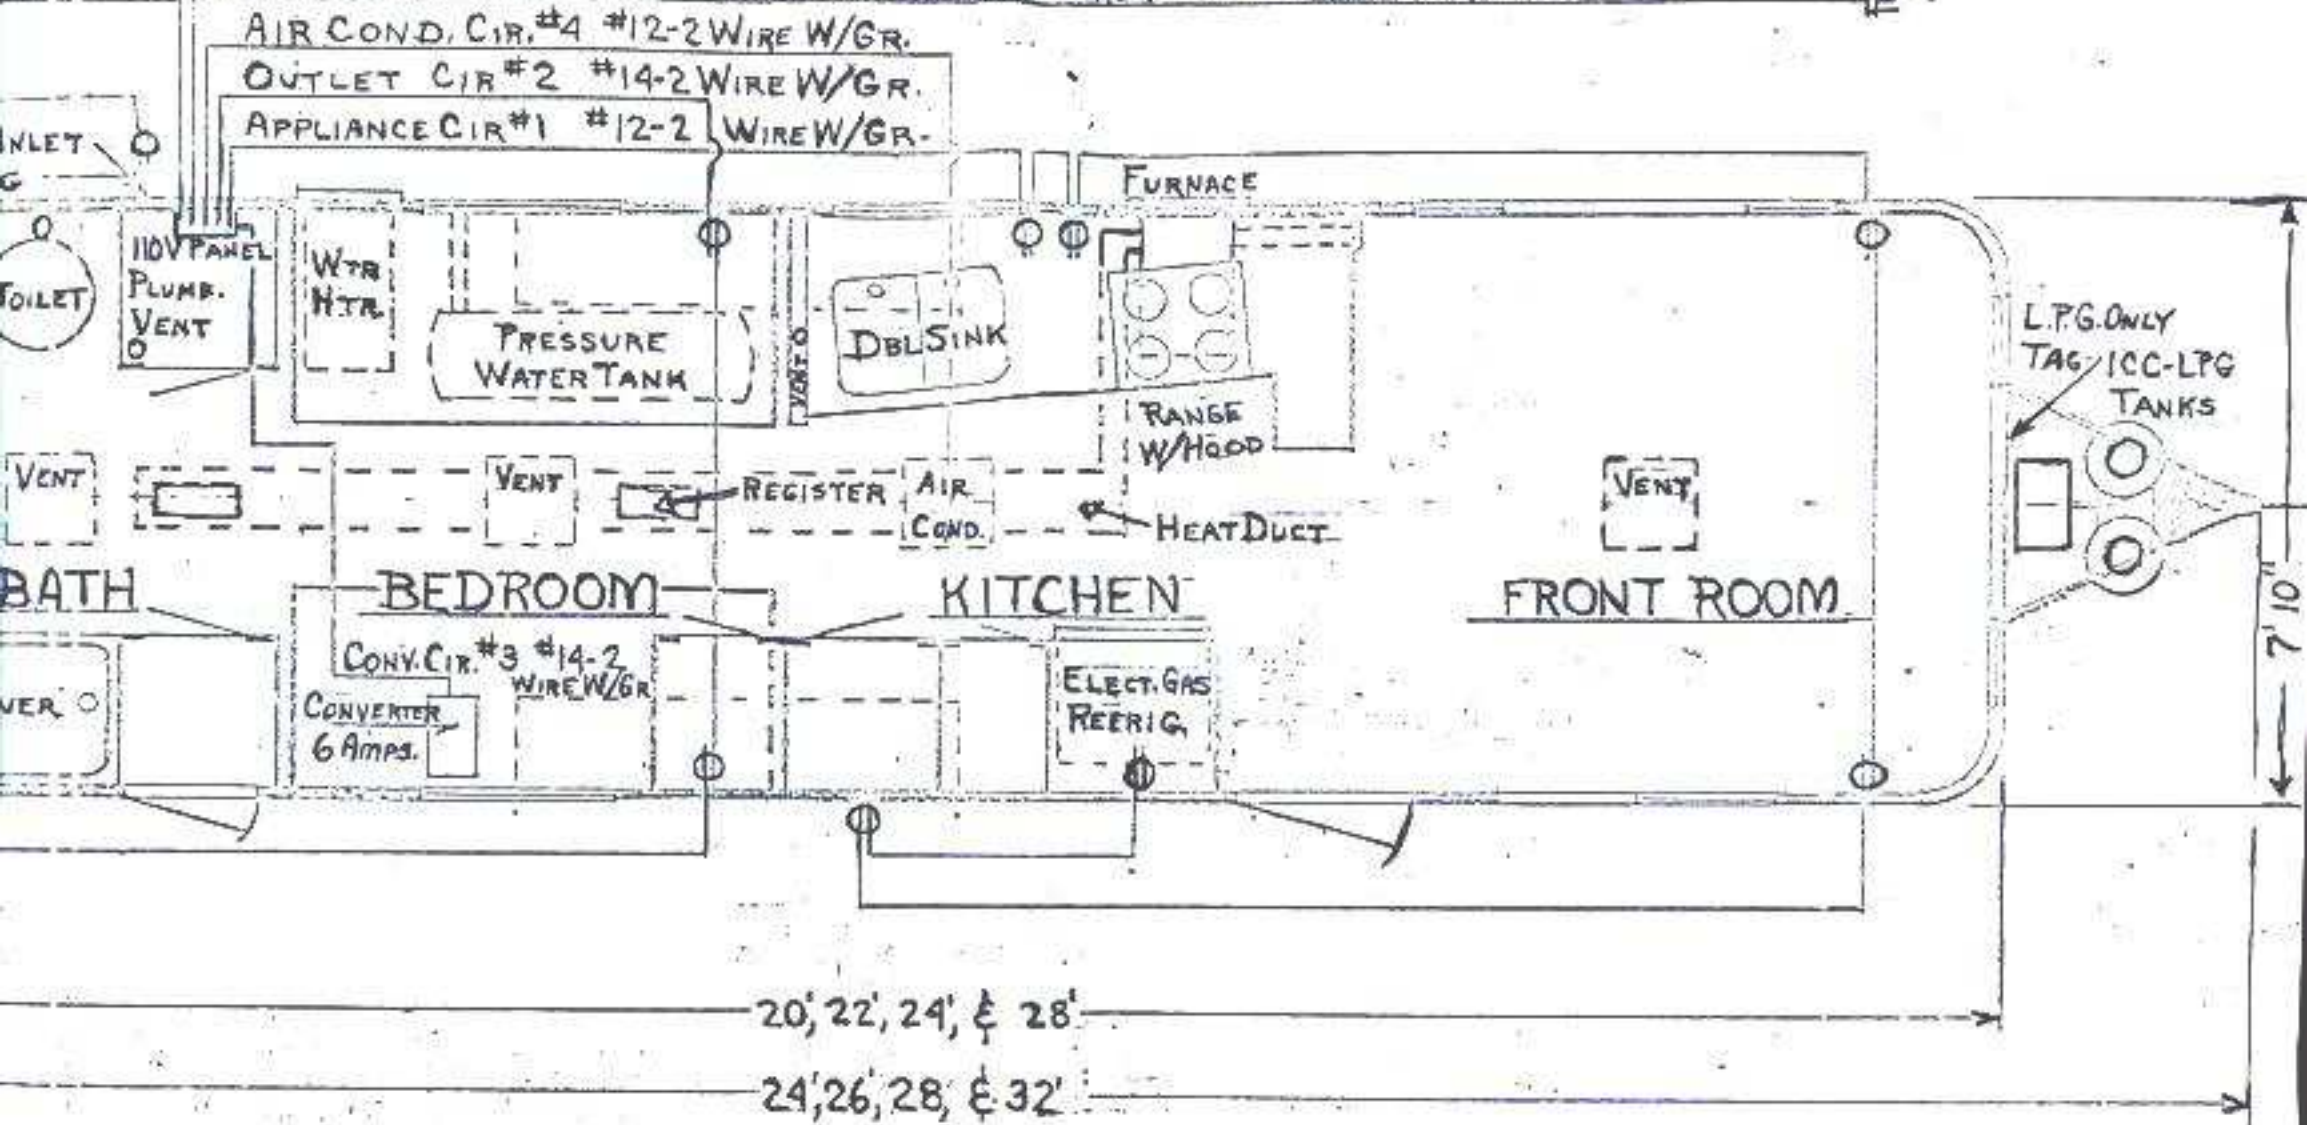

DACH

POWER SUPPLY CABLE - 25' #10-3AWG TYPE ST WIRE (WITH POLARIZED CAP) 30A

FE

MOTOR SWITCH

FLOOR PLAN & ELECTRICAL SCHEMATIC - 110VOLT

5,5,5,6 & 7 RTFA