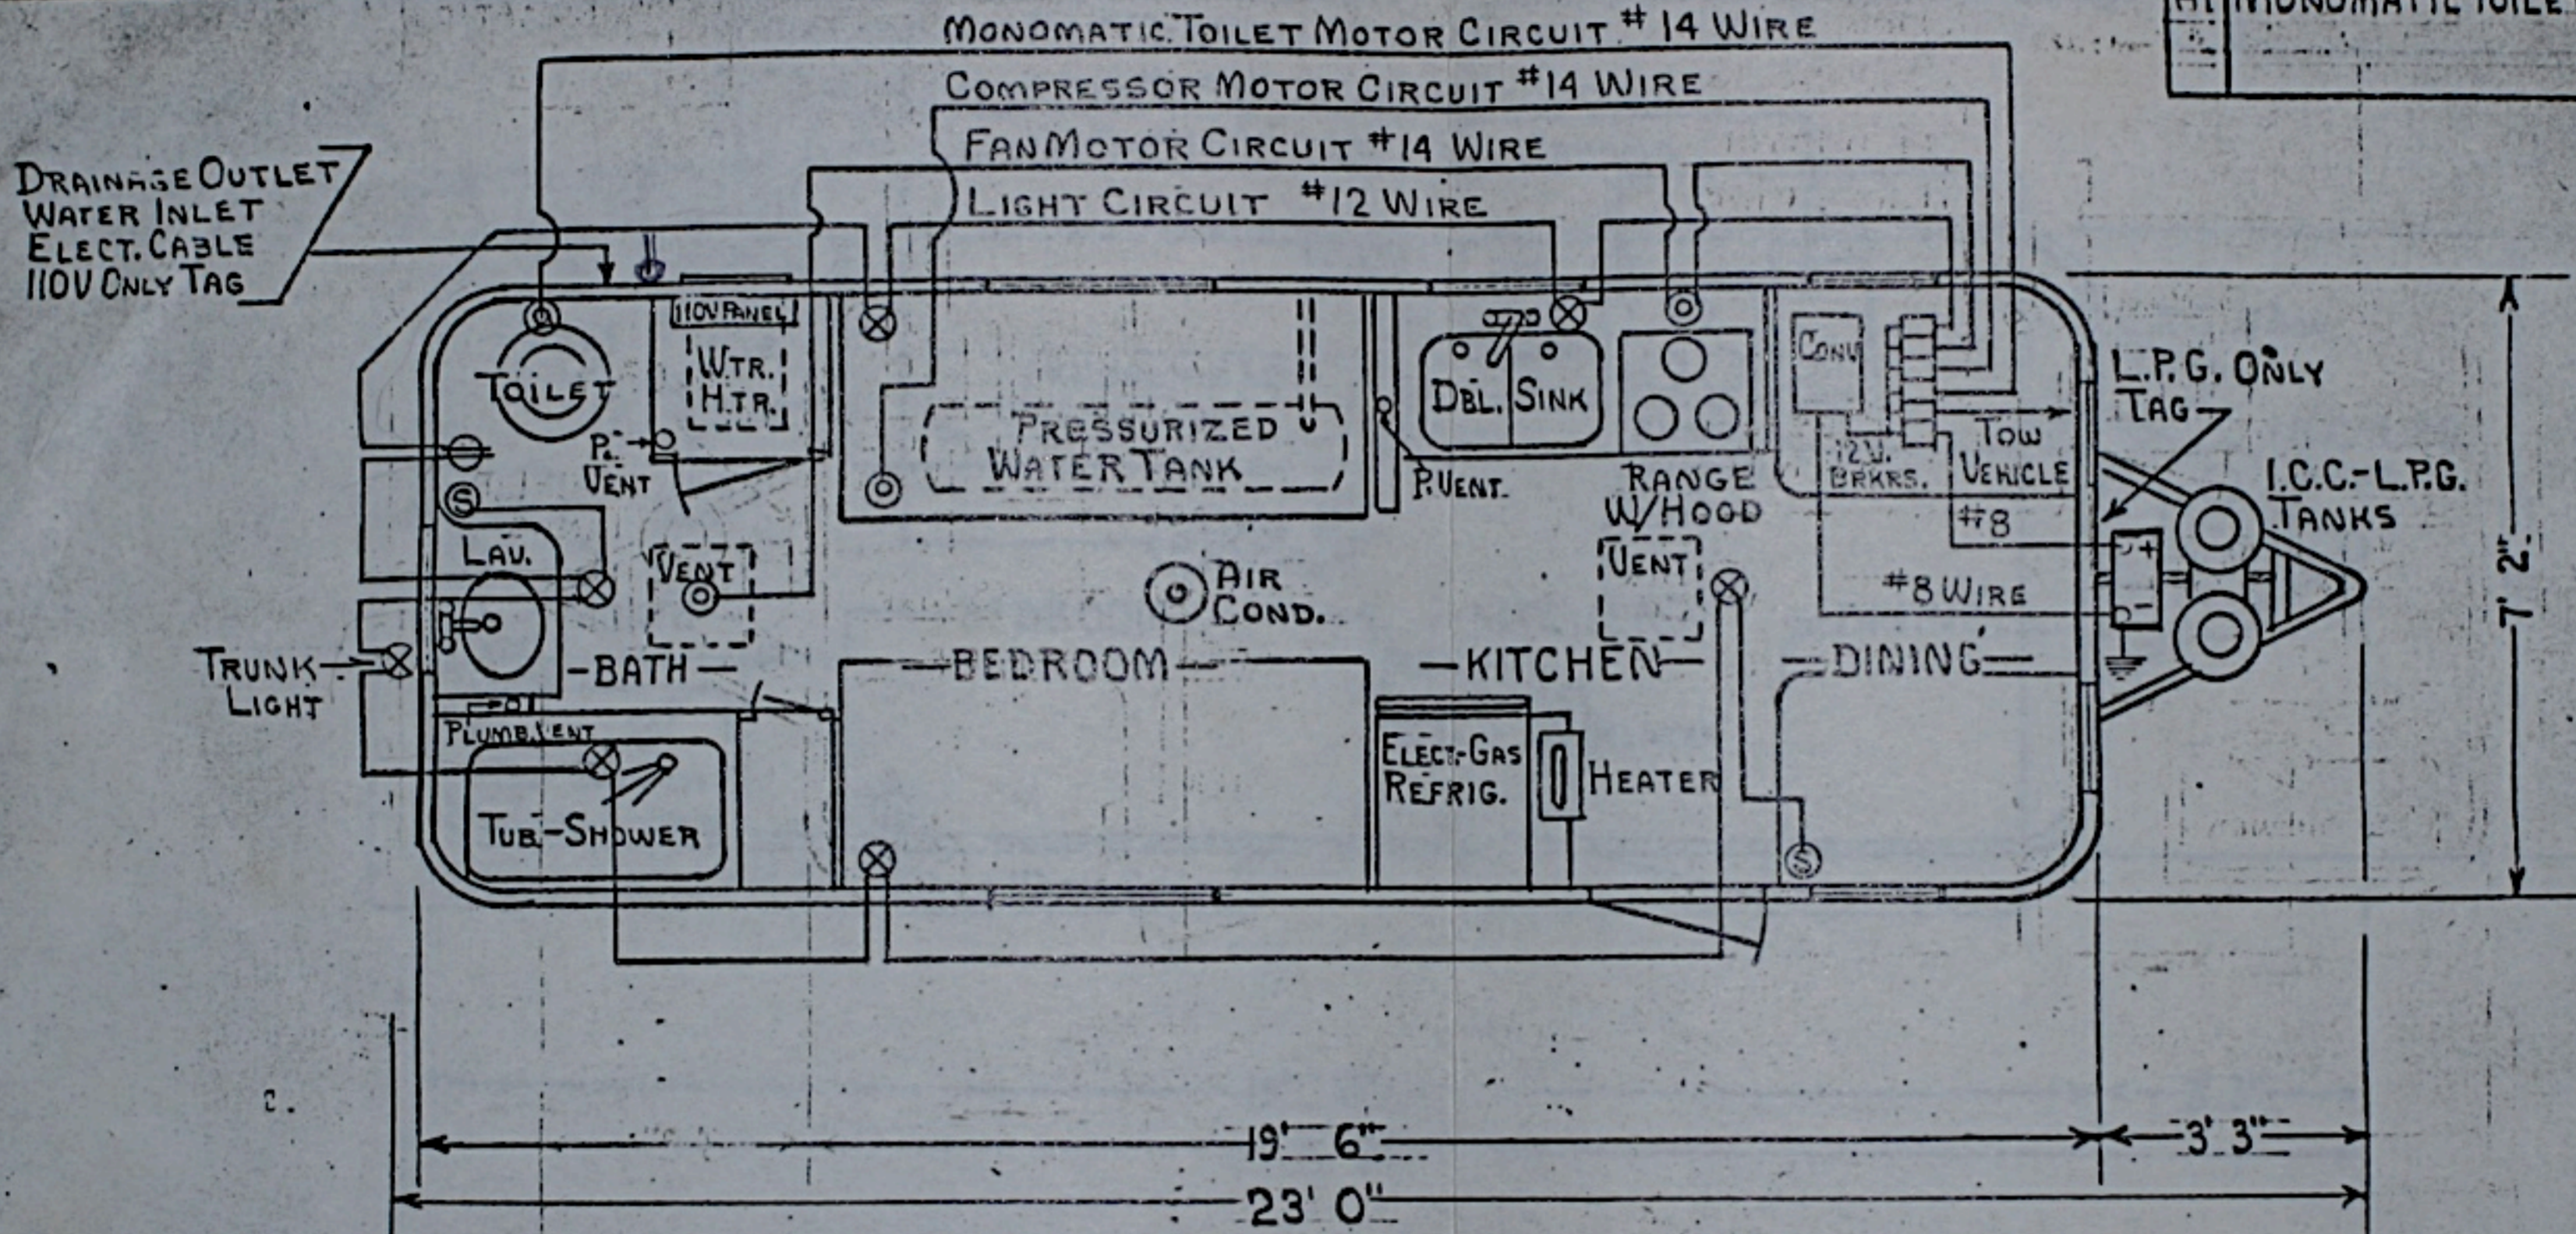

ALL 12 WIRING IS PLASTIC INSULATED STRANDED WIRE

OPTIONAL EQUIPMENT
 AI MONOMATIC TOILET (MODEL W)

⊥ - C.O.	⊙ - MOTOR
⊗ - LIGHT	⊚ - SWITCH

FLOOR PLAN & ELECTRICAL SCHEMATIC - 12V