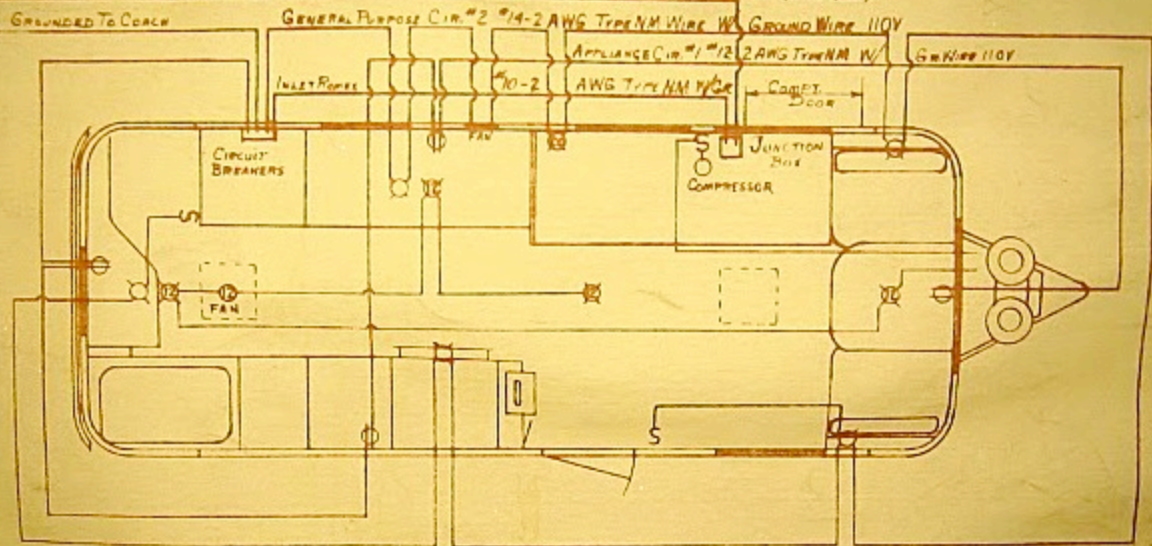

POWER SUPPLY CABLE - 25' RYAL TYPE ST #10-3 AWG - SERIES NO PA14-3 WIRE MOULDED CAP (ONE EQUAL)

GROUND TO COACH

GENERAL PURPOSE CIR. #2 #14-2 AWG TYPE NM WIRE W/ GROUND WIRE 110V

APPLIANCE CIR. #1 #12-2 AWG TYPE NM W/

GROUND WIRE 110V

INLET POWER

#10-2 AWG TYPE NM W/

COMB. BOX

SILVER STREAM TRAILER CO.  
2319 No. CHICO AVE. FARMONTE, CALIF

SCALE: 3/8" = 1'

APPROVED BY:

DRAWN BY: KEN

DATE: 8-22-61

REVISED:

ELECTRICAL WIRING DIAGRAM

SHOP WORKING DRAWING

DRAWING NUMBER  
MODEL  
39C