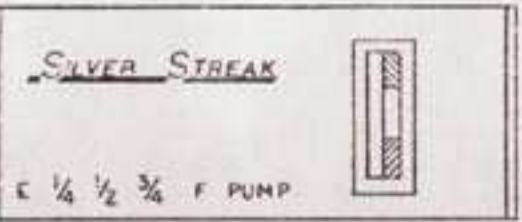

10 FULL (ORANGE)

6 PUMP (WHITE)

3 POS PWR (BLACK)

12 GROUND (WHITE)

LP GAS TANK 1

LP GAS TANK 2

E 1/4 1/2 3/4 F PUMP

LP GAS TANK
HOLDING TANK
WATER LEVEL