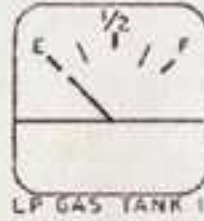

11 LP TANK 2 (WHITE & BLUE)

9 LP TANK 1 (WHITE & GREEN)

12 WT. COMM (RED)

8 H.T. 2 COMM (GRAY)

5 H.T. 1 COMM (BROWN)

1 1/4 (BLUE)

4 1/2 (YELLOW)

7 3/4 (GREEN)

10 FULL (ORANGE)

6 PUMP (WHITE)

3 POS PWR (BLACK)

12 GROUND (WHITE)

LP GAS TANK 1

LP GAS TANK 2

E 1/4 1/2 3/4 F PUMP

LP GAS TANK
HOLDING TANK
WATER LEVEL