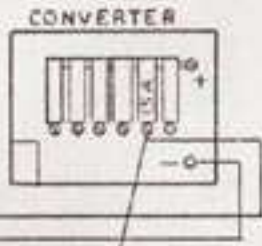

PANEL POWER
BATTERY CONDITION
WATER PUMP

HOLDING TANK 1

HOLDING TANK 2

WATER TANK

LP GAS TANK

CONVERTER

COMPRESSOR

CONNECT TO OVERHEAD FAN CIRCUIT

CONTROL PANEL WIRING